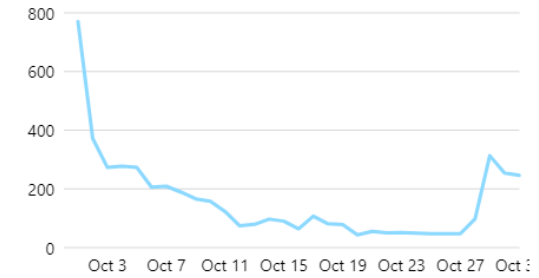

### Visits

Facebook visits ⓘ

10,752 ↑ 325.7%

Instagram profile visits ⓘ

4,986 ↑ 12.1%