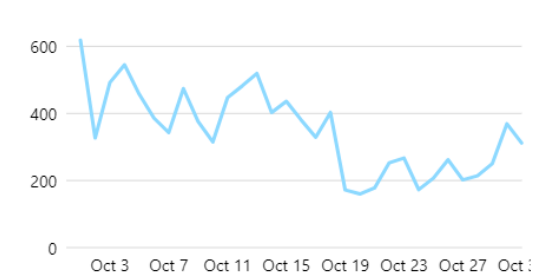

### Reach

Facebook reach ⓘ

1,158,445 ↑ 41.5%

Instagram reach ⓘ

550,095 ↑ 178.3%

### Visits

Facebook visits ⓘ

10,752 ↑ 325.7%

Instagram profile visits ⓘ

4,986 ↑ 12.1%